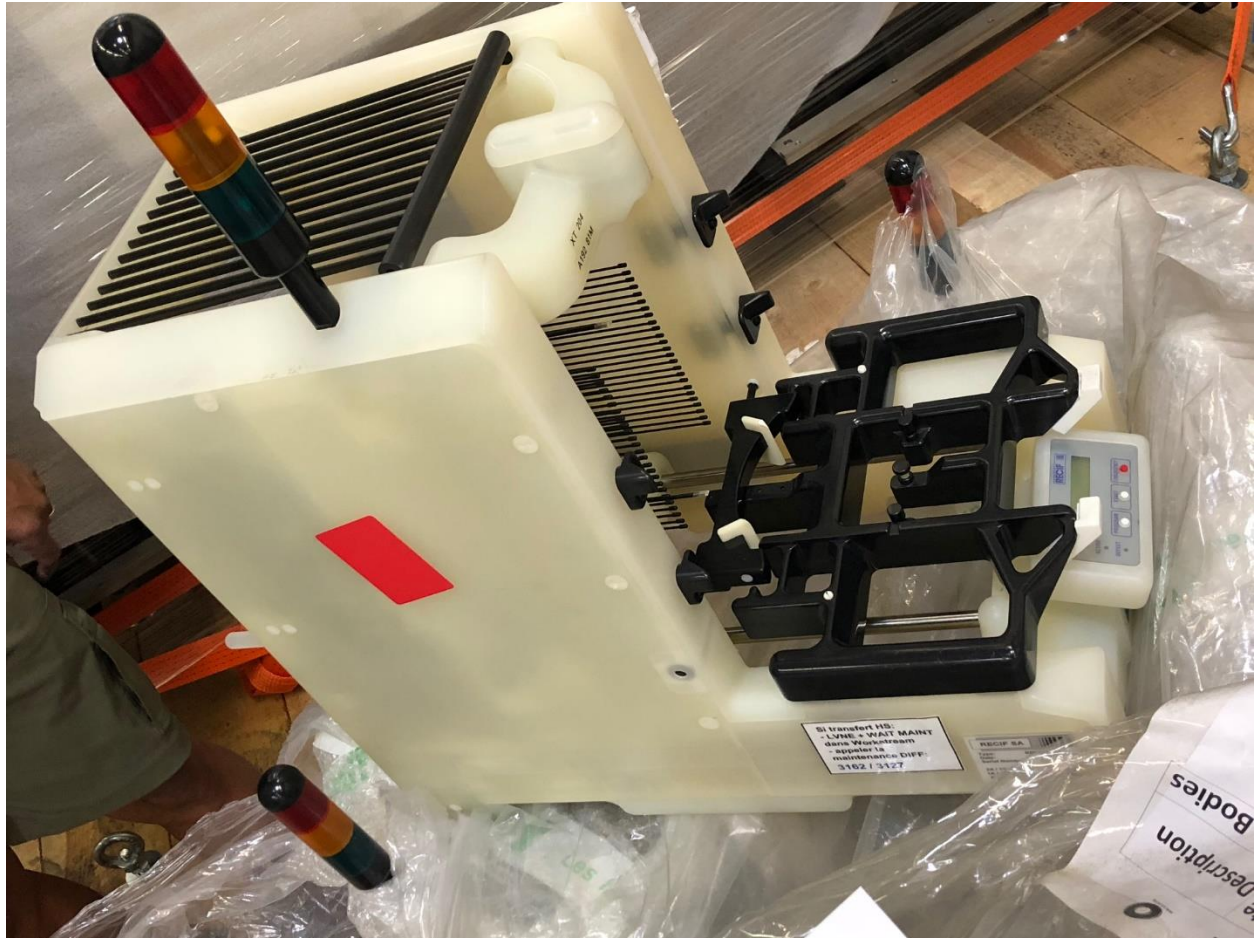

**FOR SALE**

**RECIF BPP200A01 TRANSFER STATIONS**

Quantity (7) Vintage 2000  
Deinstalled/ Warehouse Dresden, Germany

Si transfert MS  
- L'AM - TEST MAINT  
- dans l'ensemble  
- support la  
- maintenance - DIFF  
- 3102 / 3127

RECIP SA

Description  
Bodies