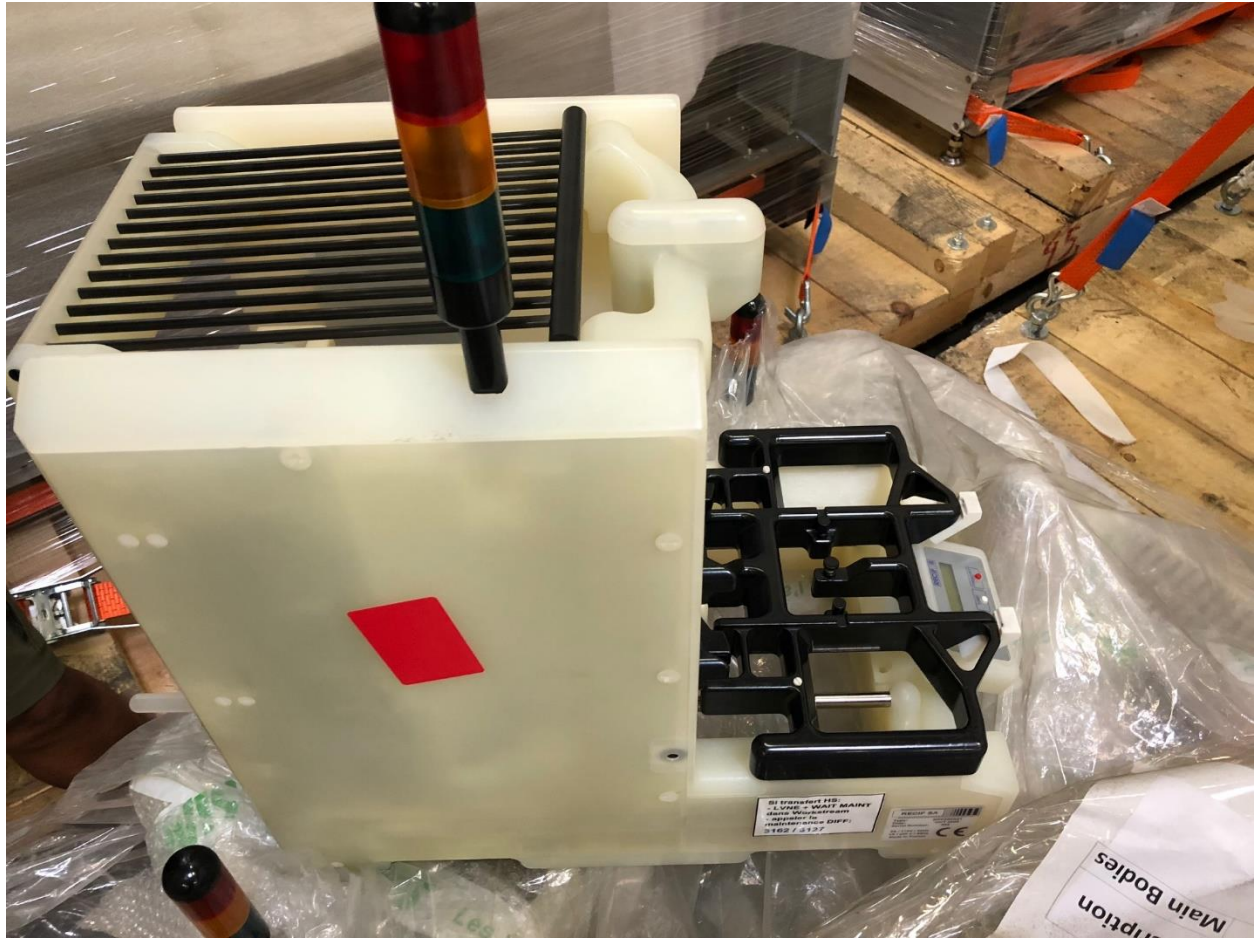

**FOR SALE**

**RECIF BPP200A01 TRANSFER STATIONS**

Quantity (7) Vintage 2000  
Deinstalled/ Warehouse Dresden, Germany

Si transfert MS  
- L'AM - TEST MAINT  
- dans l'ensemble  
- support la  
- maintenance - DIFF  
- 3102 / 3127